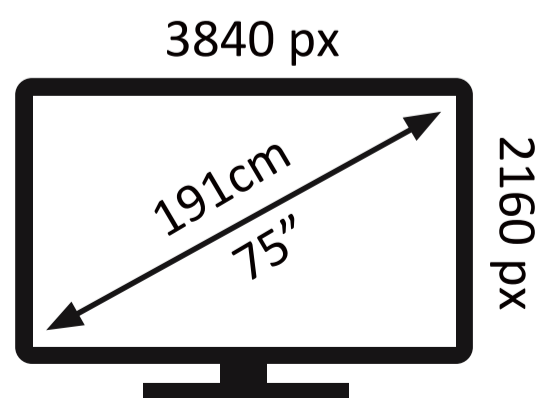

# ENERG

75WOS620D

**124** kwh/1000h

ABCDEF**G**

**135** kwh/1000h

2019/2013